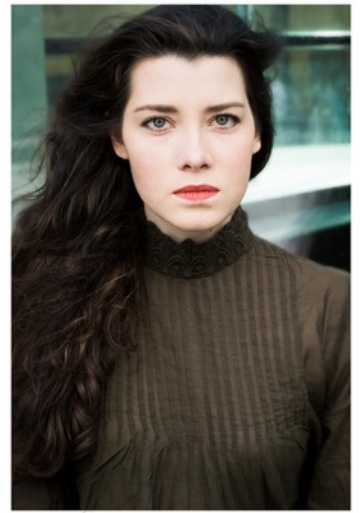

EMELIA HANSSON

Actress

Height: 5'7

Eyes: Green-brown

Language: Swedish, English

emelia@emeliahansson.se

www.emeliahansson.se

+4706047140

Y. J. Photo

FEATURE/TV

- 2016 ORIGIN Lead Andreas Climent/André Hedetoft CH Film
2016 BITCH Supporting role Csaba Bene Perlenberg Kreative Corpse
2013 HALVVÄGS TILL HIMLEN Small role Leif Lindblom Anagram Produktion
2013 WALLANDER FÖRSVUNNEN Supporting role Leif Magnusson YellowBird